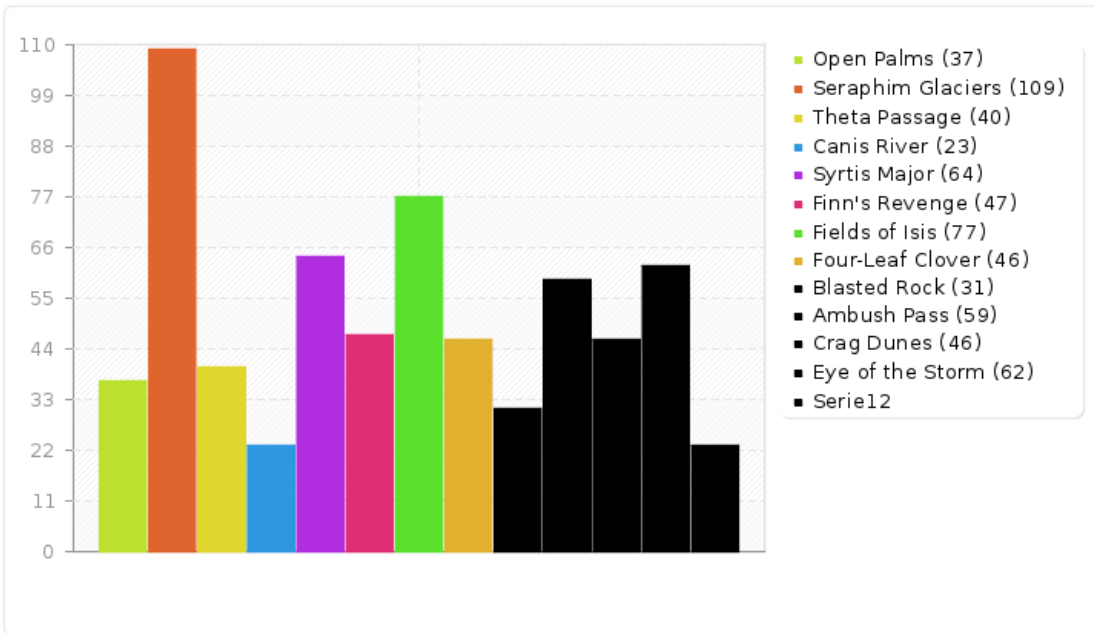

Field summary for Vanillaln

Select 4 maps (at most) that you want to be ADDED.

Answer	Count	Percentage
Emerald Crater (1)	28	11.38%
Haven Reef (2)	55	22.36%
Thawing Glacier (3)	19	7.72%
White Fire (4)	66	26.83%
Saltrock Colony (5)	65	26.42%
Crossfire Canal (6)	50	20.33%
Varga Pass (7)	41	16.67%
Ranaoke Abyss (8)	45	18.29%
Vya-3 Protectorate (9)	54	21.95%
Four corners (10)	48	19.51%
High noon (11)	59	23.98%
Paradise (12)	32	13.01%
Williamson's Bridge (13)	77	31.30%
Winter Duel (14)	68	27.64%
Not completed or Not displayed	23	9.35%

Field summary for VanillaIn

Select 4 maps (at most) that you want to be ADDED.

Field summary for VanillaOut

Select 4 maps that will be REMOVED.

Answer	Count	Percentage
Open Palms (1)	37	15.04%
Seraphim Glaciers (2)	109	44.31%
Theta Passage (3)	40	16.26%
Canis River (4)	23	9.35%
Syrtis Major (5)	64	26.02%
Finn's Revenge (6)	47	19.11%
Fields of Isis (7)	77	31.30%
Four-Leaf Clover (8)	46	18.70%
Blasted Rock (9)	31	12.60%
Ambush Pass (10)	59	23.98%
Crag Dunes (11)	46	18.70%
Eye of the Storm (12)	62	25.20%
Not completed or Not displayed	23	9.35%

Field summary for VanillaOut

Select 4 maps that will be REMOVED.

Field summary for CustomIn

Select 4 maps that will be ADDED.

Answer	Count	Percentage
Moonlight Mesa (SQ001)	46	18.70%
Phenom Spartiate (1)	22	8.94%
hardffa (2)	24	9.76%
Atol (3)	22	8.94%
Aperture Laboratories v.3 (4)	23	9.35%
Vale of isis (5)	80	32.52%
Point of reach V4 (6)	30	12.20%
Sentina III (7)	30	12.20%
Serenity Desert Small (8)	30	12.20%
Winterplanet FA (9)	29	11.79%
Island Zero (10)	36	14.63%
fundamental 2vs2 (11)	20	8.13%
Titanus Observatory (12)	31	12.60%
Balvery Mountains V4 (13)	32	13.01%
Frostbite (14)	23	9.35%
Waters of Isis 2v2 (15)	36	14.63%
Shrunken Glaciers (16)	26	10.57%
Other	14	5.69%
Not completed or Not displayed	33	13.41%