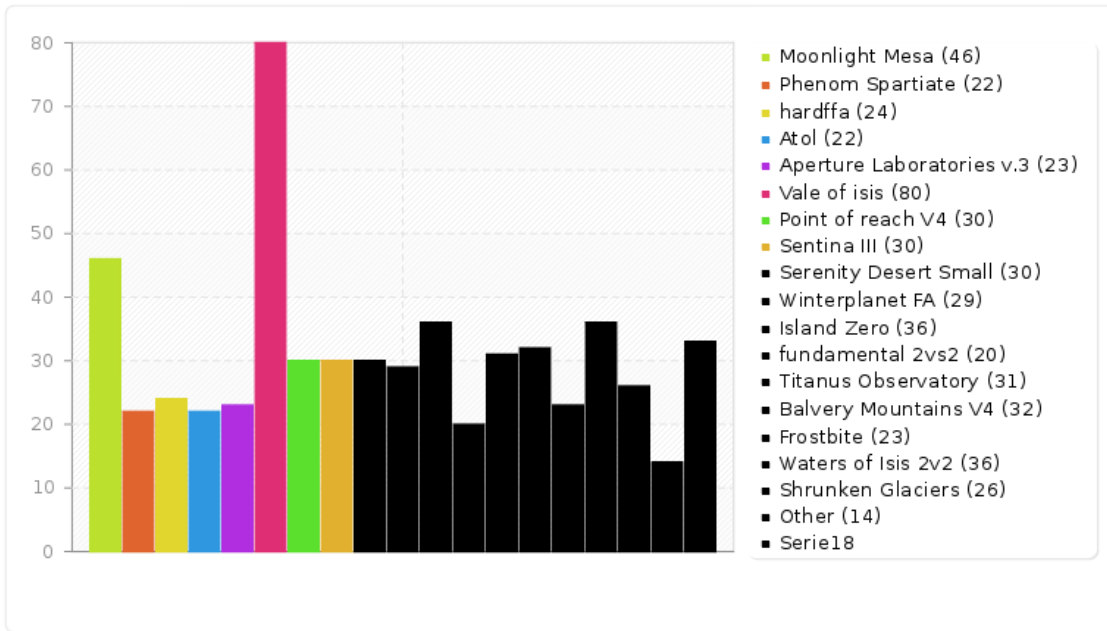

Field summary for CustomIn

Select 4 maps that will be ADDED.

Answer	Count	Percentage
Moonlight Mesa (SQ001)	46	18.70%
Phenom Spartiate (1)	22	8.94%
hardffa (2)	24	9.76%
Atol (3)	22	8.94%
Aperture Laboratories v.3 (4)	23	9.35%
Vale of isis (5)	80	32.52%
Point of reach V4 (6)	30	12.20%
Sentina III (7)	30	12.20%
Serenity Desert Small (8)	30	12.20%
Winterplanet FA (9)	29	11.79%
Island Zero (10)	36	14.63%
fundamental 2vs2 (11)	20	8.13%
Titanus Observatory (12)	31	12.60%
Balvery Mountains V4 (13)	32	13.01%
Frostbite (14)	23	9.35%
Waters of Isis 2v2 (15)	36	14.63%
Shrunken Glaciers (16)	26	10.57%
Other	14	5.69%
Not completed or Not displayed	33	13.41%

ID	Response
4	Veil of Stars V2
9	2V2 Sand Box
41	TAG_Mesapotania
45	4v4Fire
70	Gods of War (Stix' TAMP v1.3)
108	Helena's Embrace
113	TKP_FUSION_PRO
116	Zone Control for FAF v.1
133	Artillery watch
132	The Longest Way
186	Overgrow
222	Setons Clutch
237	Scorpion Canyon
247	2v2 Boogie-Woogie

Field summary for CustomIn

Select 4 maps that will be ADDED.