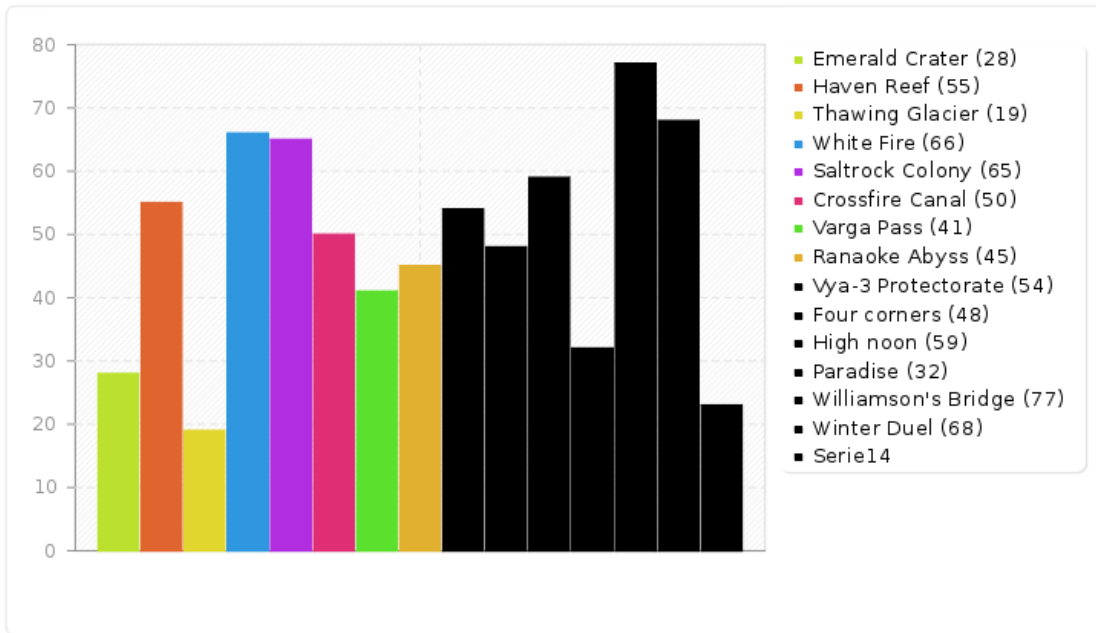

Quick statistics

Survey 222476 'Ladder Season 3 - Map polls.'

Results

Survey 222476

Number of records in this query:	246
Total records in survey:	246
Percentage of total:	100.00%

Quick statistics

Survey 222476 'Ladder Season 3 - Map polls.'

Field summary for Vanillaln

Select 4 maps (at most) that you want to be ADDED.

Answer	Count	Percentage
Emerald Crater (1)	28	11.38%
Haven Reef (2)	55	22.36%
Thawing Glacier (3)	19	7.72%
White Fire (4)	66	26.83%
Saltrock Colony (5)	65	26.42%
Crossfire Canal (6)	50	20.33%
Varga Pass (7)	41	16.67%
Ranaoke Abyss (8)	45	18.29%
Vya-3 Protectorate (9)	54	21.95%
Four corners (10)	48	19.51%
High noon (11)	59	23.98%
Paradise (12)	32	13.01%
Williamson's Bridge (13)	77	31.30%
Winter Duel (14)	68	27.64%
Not completed or Not displayed	23	9.35%

Field summary for VanillaIn

Select 4 maps (at most) that you want to be ADDED.

Field summary for VanillaOut

Select 4 maps that will be REMOVED.

Answer	Count	Percentage
Open Palms (1)	37	15.04%
Seraphim Glaciers (2)	109	44.31%
Theta Passage (3)	40	16.26%
Canis River (4)	23	9.35%
Syrtis Major (5)	64	26.02%
Finn's Revenge (6)	47	19.11%
Fields of Isis (7)	77	31.30%
Four-Leaf Clover (8)	46	18.70%
Blasted Rock (9)	31	12.60%
Ambush Pass (10)	59	23.98%
Crag Dunes (11)	46	18.70%
Eye of the Storm (12)	62	25.20%
Not completed or Not displayed	23	9.35%